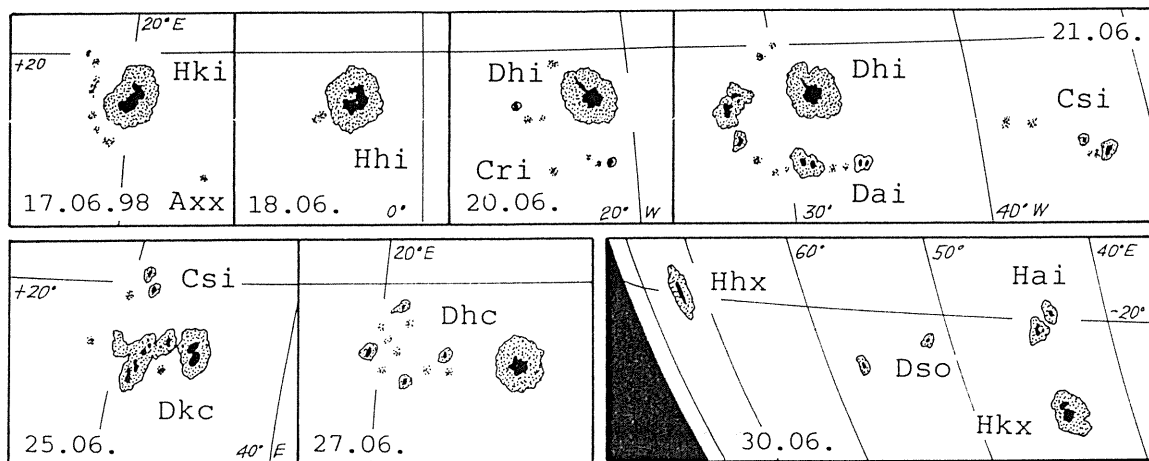

Observer Results for Juni 1998

Name	Instrument	Observations
Arnold R.	Refl 150	16
Aubry P.	Refl 100	10
Barnes H.	Refr 76	9
Bissegger M.	Refr 100	8
Dragesco J.	Refr 90	25
Egger F.	Refr 90	27
Friedli T.	Refr 40	2
Friedli T.	Refr 80	3
Friedli T.	Refr 70	2
Glitsch I.	Refl 90	20
Herzog H.	Refl 250	17
Idenburg J.	Refr 70	5
Inderbitzin A.	Refl 90	15
Keller H.	Refr 40	13
Locher J.	Refl 150	15
Möller M.	Refr 80	19
Niklaus K.	Refl 130	10
Oberhaensli J.	Refl 200	7
Ramm H.	Refr 60	7
Ramm H.	Refr 102	5
Ramm H.	Refl 203	4
Schibli J.	Refl 150	7
Tarnutzer A.	Refl 203	19
Von Rotz A.	Refl 130	26
Wagner G.	Bino 50	20
Wiggli G.	Refr 100	3
Willi X.	Refl 200	5

Friedli/Glitsch

Predicted Smoothed Monthly Means

Jul 98	Aug 98	Sep 98	Okt 98	Nov 98	Dec 98
75	82	89	96	103	112

THIS PUBLIKATION IS SPONSORED BY THE RUDOLF WOLF SOCIETY